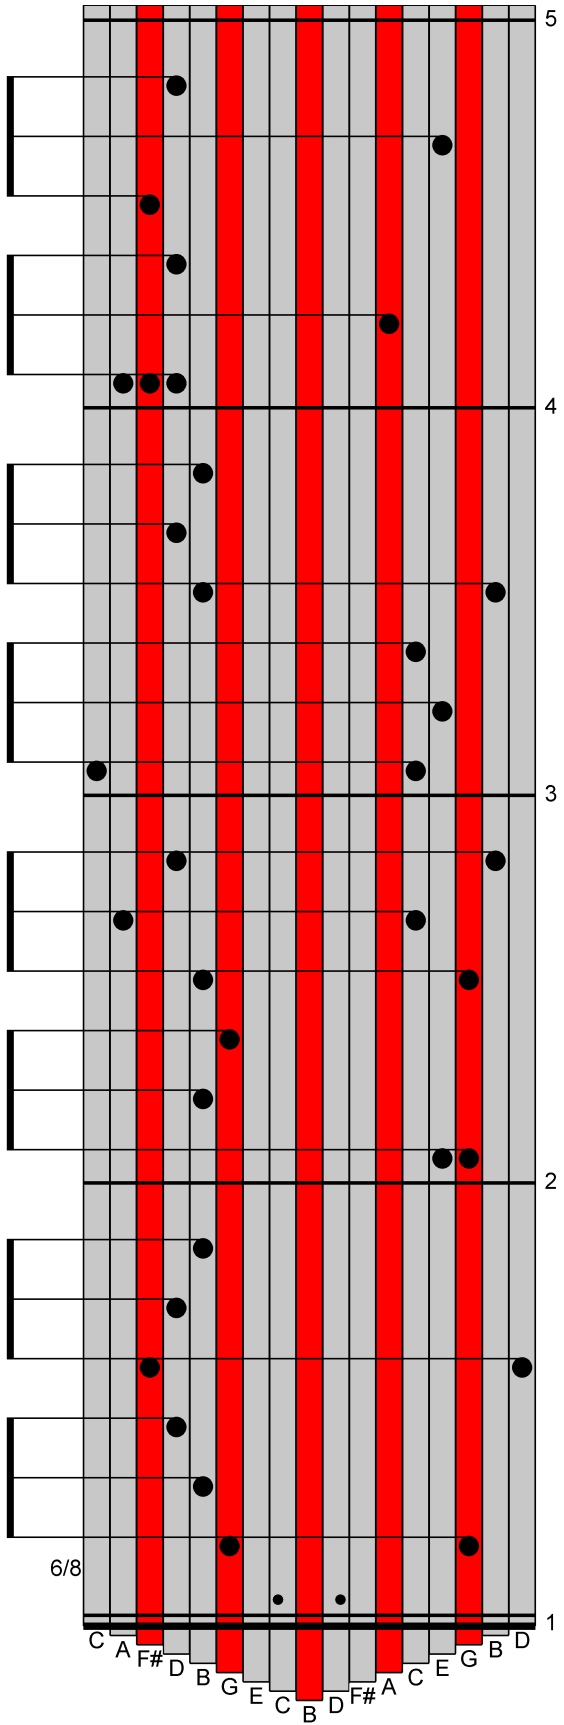

I Can't Help Falling in Love with You -- Treble Kalimba

T=55

6/8