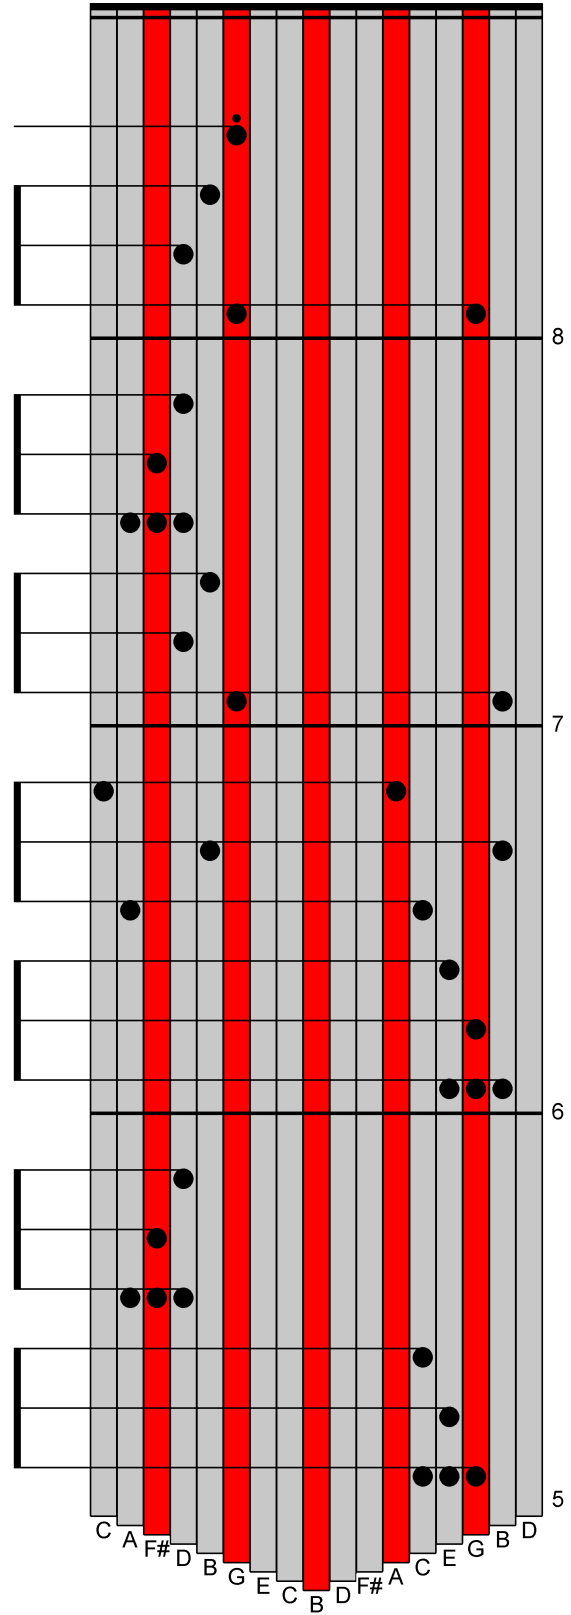

I Can't Help Falling in Love with You -- Treble Kalimba

T=55

6/8