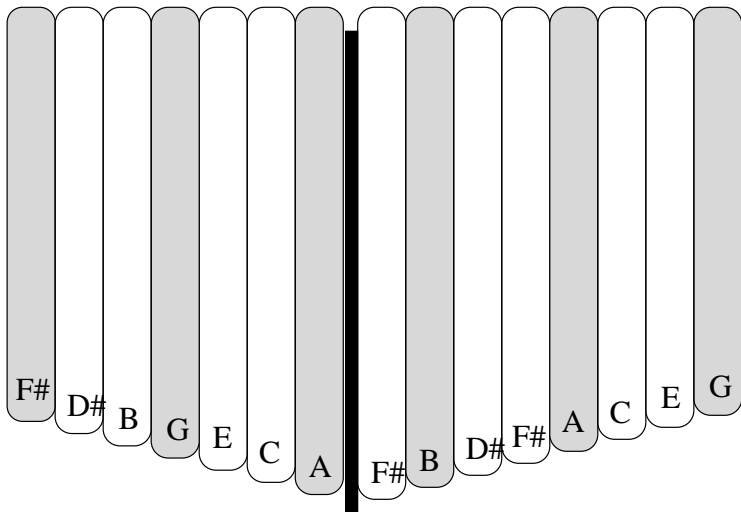

# Middle Eastern Scale for Alto Kalimba

for more info, see: [www.kalimbamagic.com](http://www.kalimbamagic.com)

B could be the root for a middle eastern feel  
E could be the root for a classic minor