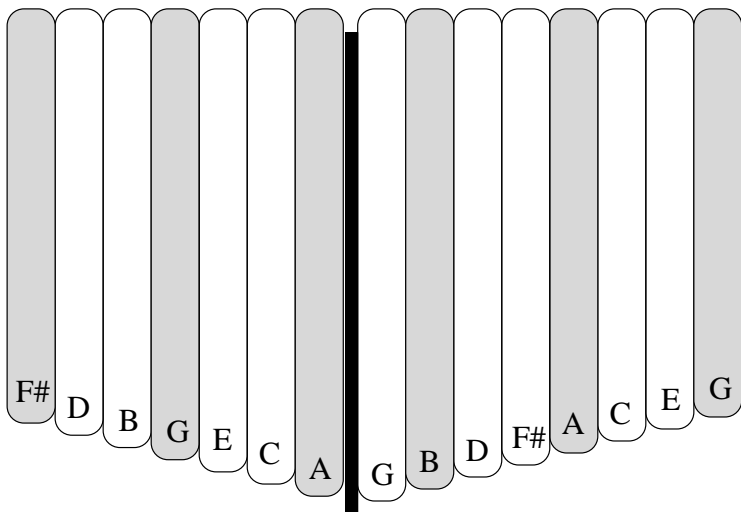

Standard G Major tuning for Alto Kalimba

Alternate F Major tuning for Alto Kalimba

see <http://www.kalimbamagic.com> for more info